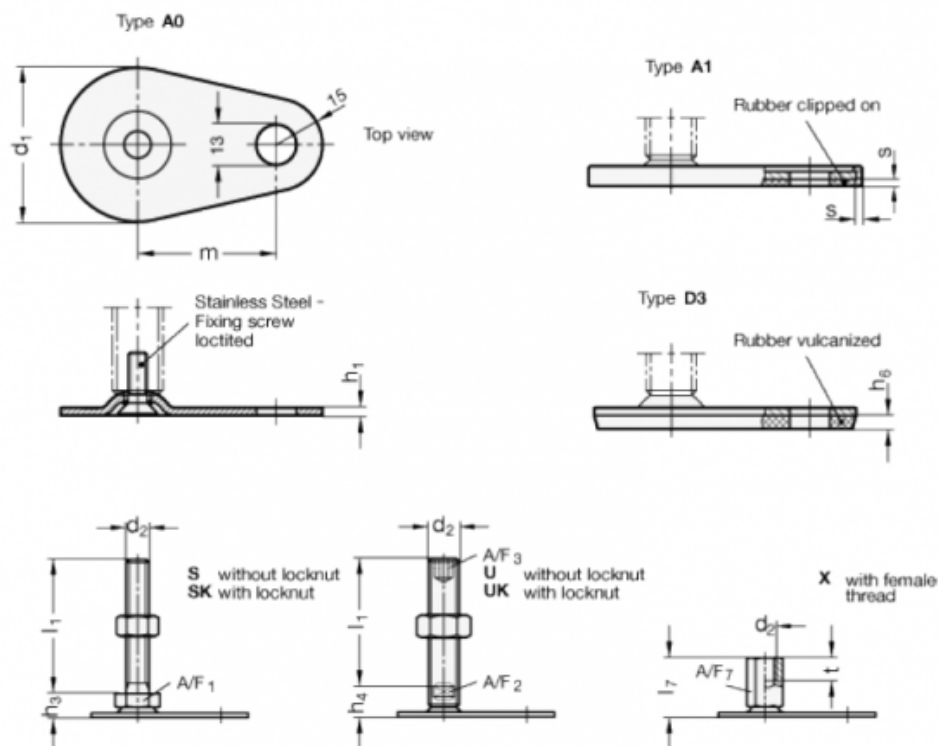

Data Sheet

Article number: 204280M20150D3UK

Description: E+G levelling foot
GN 42-80-M20-150-D3-UK

Note: UK With nut, Hexagon socket at the top, Wrench flat at the bottom

Measures

A/F2 = 15	m = 70
A/F3 = 10	s =
d1 = 80	
d2 = M20	
h1 = 3	
h4 = 18	
h6 = 5	
l1 = 150	